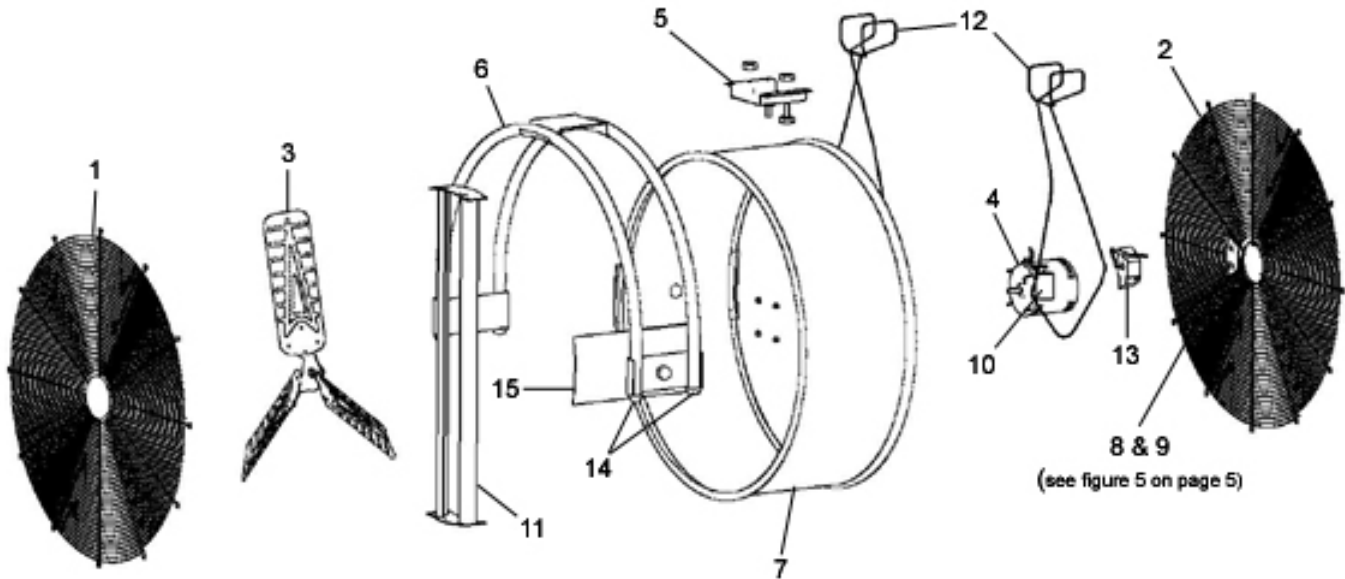

NEVER LEAVE A FAN  
OPERATING UNATTENDED

Ceiling Mounted  
Air Circulator

figure 4: Exploded view of fan

**Replacement Parts**

		<b>Bill of Materials</b>
<b>Item #</b>	<b>Description</b>	<b>DDF-36CMA</b>
1	Front Guard	90-032-0100
2	Rear Guard	90-032-0150
3	Fan Blade Assy	90-003-4000
4	Motor	90-030-0600
5	Ceiling Bracket	90-055-0100
6	Ceiling Hanger Pipe Assy	90-055-0200
7	Frame	90-001-0900
8	Power Switch	90-025-0100
9	Power Cord	90-026-0050
10	Capacitor Assy	90-004-1600
11	Supporter Frame Assy	90-009-0300
12	Safety Cables	90-056-0200
13	Control Case	90-055-0500
14	Rubber Cap	90-056-0100
15	Level Bolt Holder Bracket	90-055-0400