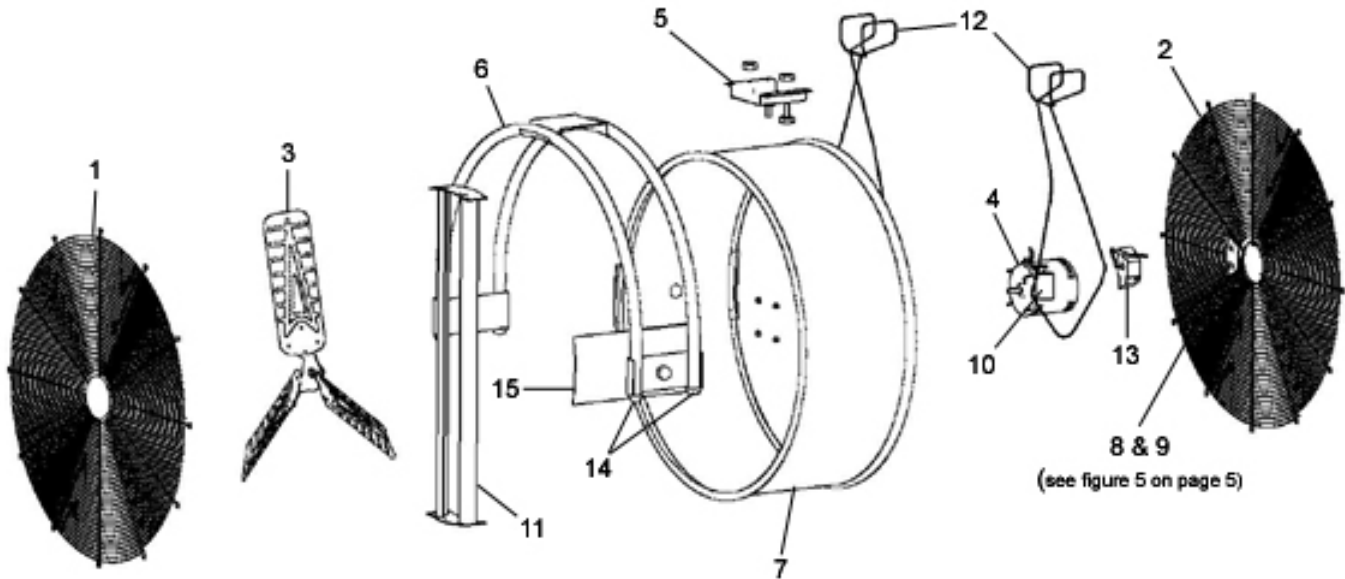

NEVER LEAVE A FAN
OPERATING UNATTENDED

Ceiling Mounted
Air Circulator

figure 4: Exploded view of fan

Replacement Parts

		Bill of Materials
Item #	Description	DDF-36CMA
1	Front Guard	90-032-0100
2	Rear Guard	90-032-0150
3	Fan Blade Assy	90-003-4000
4	Motor	90-030-0600
5	Ceiling Bracket	90-055-0100
6	Ceiling Hanger Pipe Assy	90-055-0200
7	Frame	90-001-0900
8	Power Switch	90-025-0100
9	Power Cord	90-026-0050
10	Capacitor Assy	90-004-1600
11	Supporter Frame Assy	90-009-0300
12	Safety Cables	90-056-0200
13	Control Case	90-055-0500
14	Rubber Cap	90-056-0100
15	Level Bolt Holder Bracket	90-055-0400