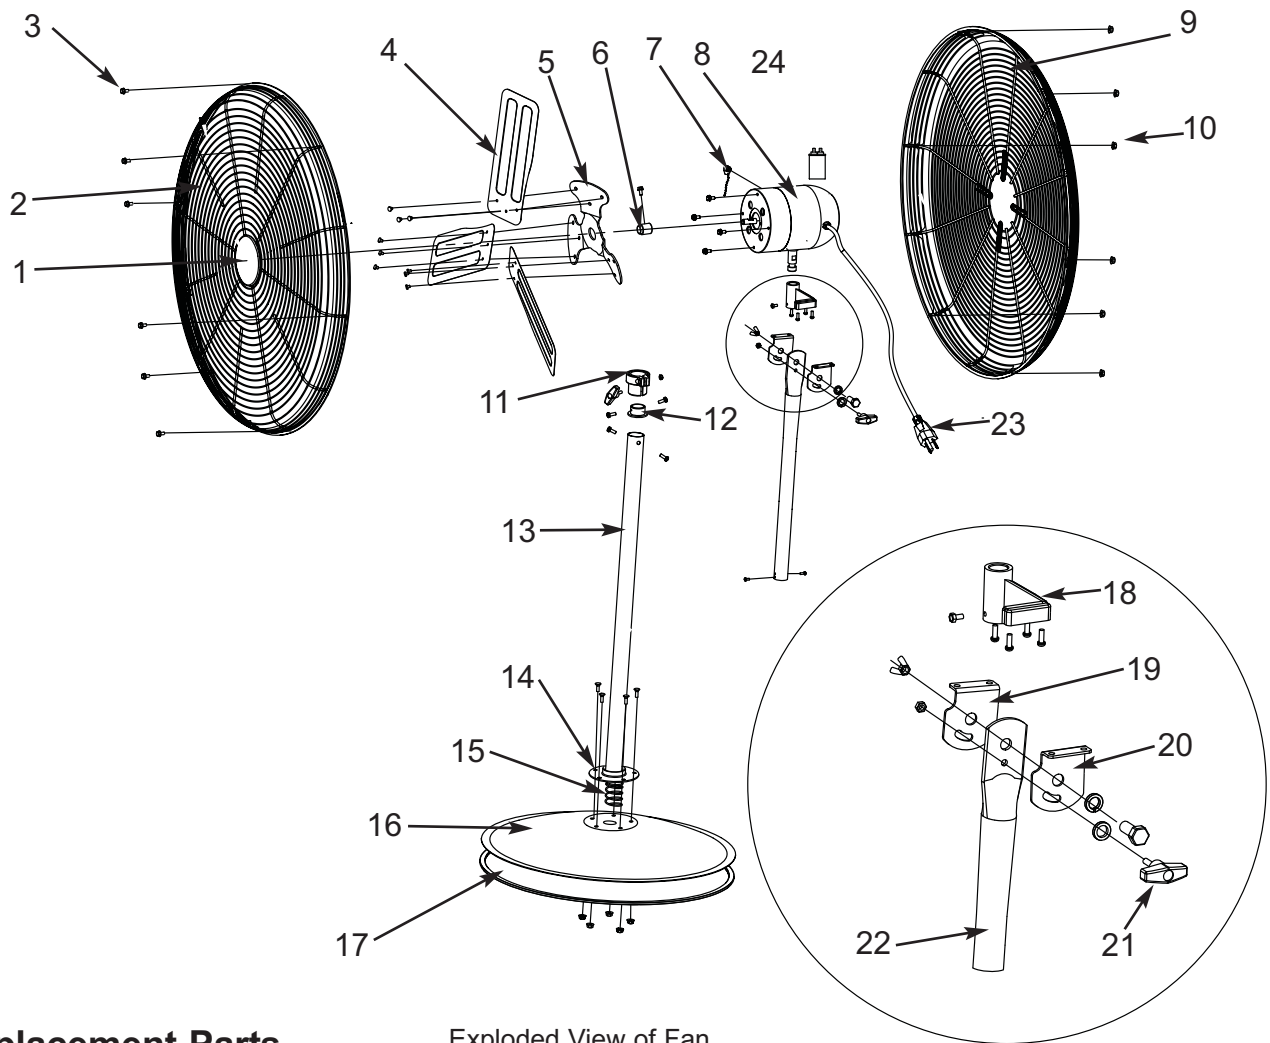

NEVER LEAVE A FAN
OPERATING UNATTENDED

Portable
Air Circulator

Exploded View - 30" Pedestal Fan

Exploded View of Fan

Replacement Parts

Item #	Description	Part Number
1	Logo Plate PT / BCB	95-043-0340 / 45
2	Front Grille	95-032-0180
3	Grille Screw	95-033-0220
4	Fan Blade Assembly	95-003-0630
5		
6		
7	Power Switch	95-031-0140
8	Motor	95-030-0540
9	Rear Grille	95-032-0280
10	Grille Nut	95-034-0120
11	Pipe Ring	95-017-0215
12	Pipe Support	95-017-0220

Item #	Description	Part Number
13	Lower Support Pole	95-017-0205
14	Base Flange	95-024-0210
15	Latch Spring	95-060-0210
16	Upper Base	95-024-0225
17	Lower Base	95-024-0235
18	Motor Support	95-030-0560
19	Left Support	95-030-0570
20	Right Support	95-030-0575
21	Knob	95-015-0210
22	Upper Support Pole	95-010-0305
23	Power Cord	95-026-0260
24	Capacitor	95-004-0240