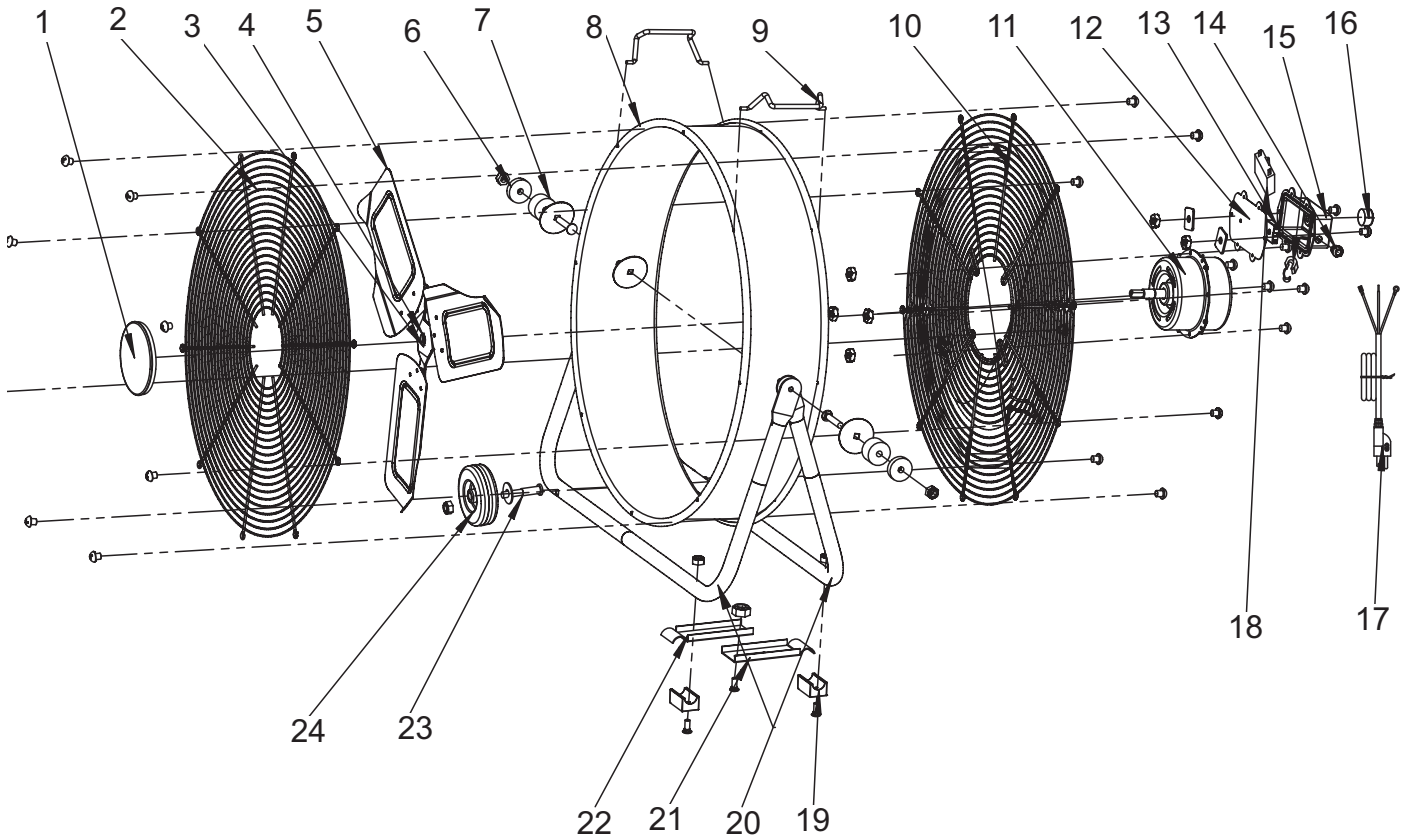

NEVER LEAVE A FAN
OPERATING UNATTENDED

Portable
Air Circulator

Exploded View - 24" Barrel Fan

Replacement Parts

Item #	Description	Part Number
1	Logo Plate	95-043-0330
2	Front Grille	95-032-0170
3	Fan Blade Assembly	95-003-0620
4		
5		
6	Rubber Washer A	95-077-0100
7	Rubber Washer B	95-077-0110
8	Barrel	95-001-0300
9	Handle	95-006-0210
10	Rear Grille	95-032-0270
11	Motor	95-030-0530
12	Switch Holder	95-031-0320

Item #	Description	Part Number
13	Switch	95-031-0130
14	Cord Bushing	95-026-0170
15	Switch Cover	95-031-0520
16	Control Knob	95-027-0120
17	Power Cord	95-026-0250
18	Capacitor	95-004-0230
19	Foot	95-023-0210
20	Pipe Frame L/R	95-009-0500
21	Frame Bracket A	95-009-0510
22	Frame Bracket B	95-009-0520
23	Wheel Bolt	95-008-0310
24	Wheel	95-008-0110