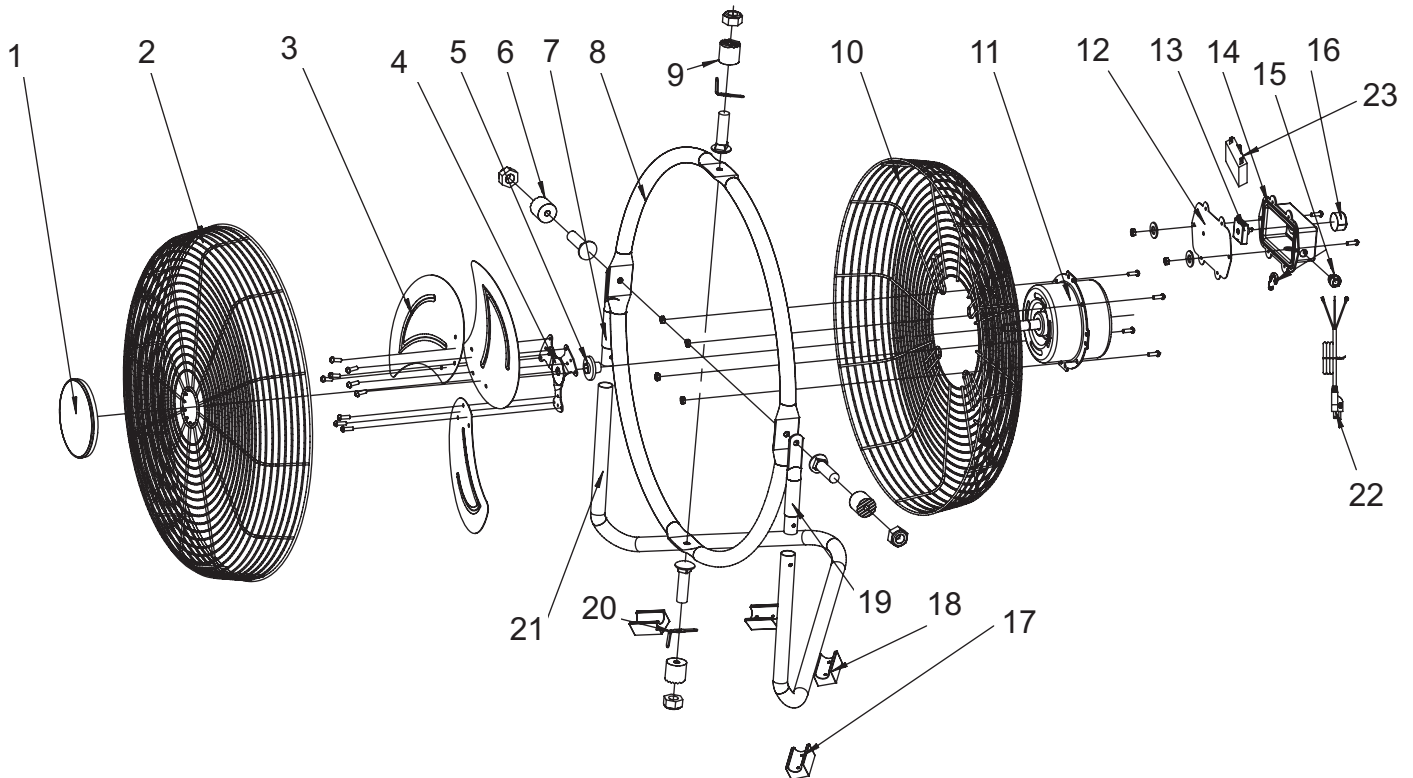

NEVER LEAVE A FAN
OPERATING UNATTENDED

Portable
Air Circulator

Exploded View - 20" Floor Fan

Replacement Parts

Item #	Description	Part Number
1	Logo Plate	95-043-0320
2	Front Grille	95-032-0160
3	Fan Blade Assembly	95-003-0610
4		
5		
6	Frame Washer	95-024-0250
7	Frame-Support L	95-024-0260
8	Main Circle Tube	95-024-0280
9	Top Washer	95-024-0290
10	Rear Grille	95-032-0260
11	Motor	95-030-0525
12	Switch Holder	95-031-0310

Item #	Description	Part Number
13	Switch	95-031-0120
14	Switch Cover	95-031-0510
15	Cord Bushing	95-026-0165
16	Control Knob	95-027-0110
17	Front Foot	95-023-0220
18	Rear Foot	95-023-0230
19	Frame-Support R	95-024-0270
20	Swivel Spacer	95-050-0180
21	Lower Support Frame	95-024-0240
22	Power Cord	95-026-0240
23	Capacitor	95-004-0225