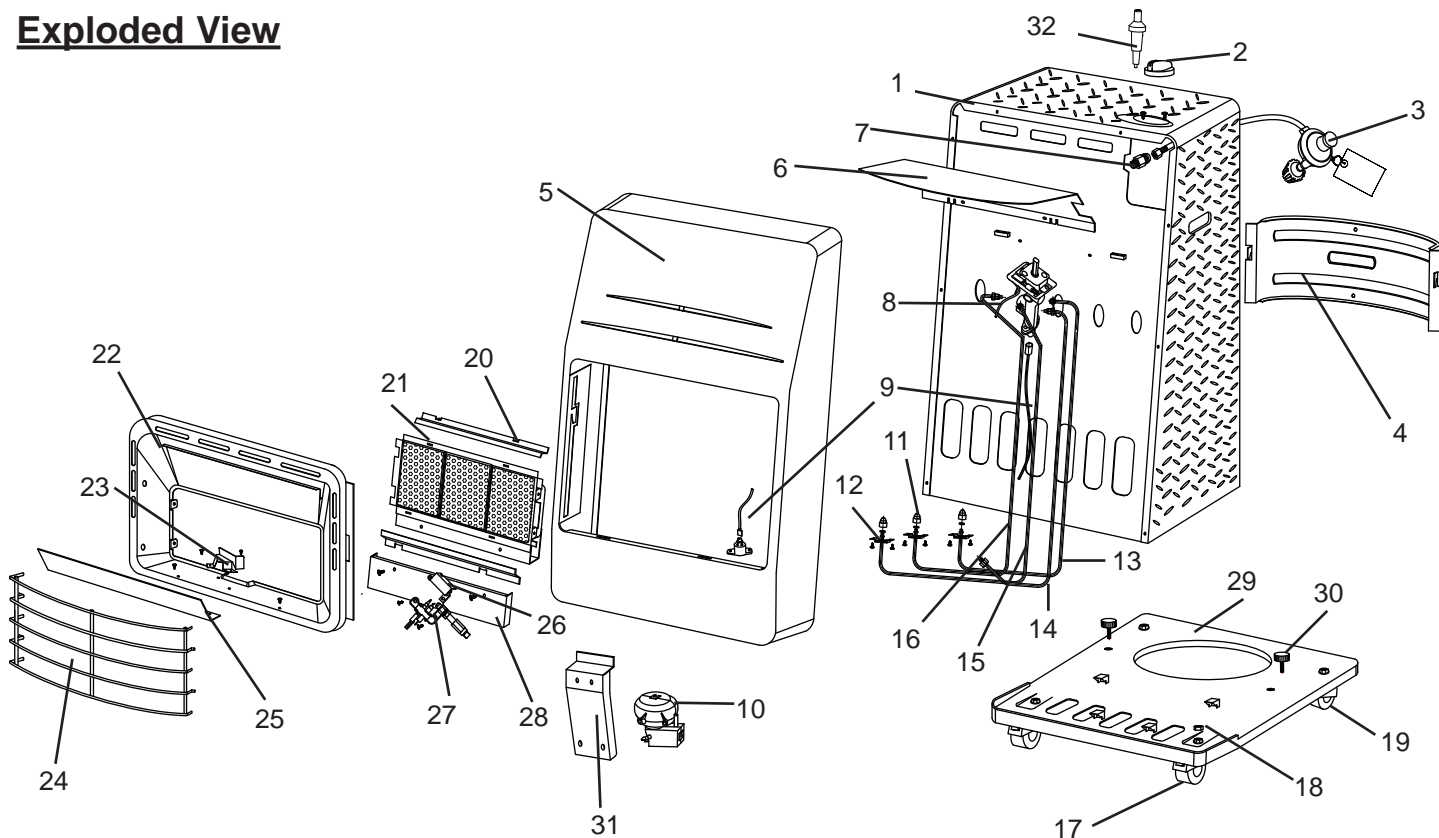

**NEVER LEAVE HEATER
UNATTENDED WHILE BURN-
ING OR WHILE CONNECTED
TO A FUEL SOURCE**

PROTEMP®

**Propane
Cabinet Heaters**

Exploded View

Replacement Parts List

Item Number	Part Description	Part Number
1	Body Frame Assembly	50-001-0515
2	Valve Knob	50-013-0210
3	Regulator Assembly	50-016-0110
4	Back Cover	50-012-0250
5	Front Panel	50-001-0165
6	Heat Plate	50-002-0205
7	Inlet Connector	50-019-0110
8	Manual Valve Assembly	50-013-0160
9	MPU Lead Wire	50-020-0210
10	Tip Over Switch	50-017-0060
11	Nozzle	50-006-0200
12	O-Ring	50-015-0110
13	Tube-R Assembly	50-010-0365
14	Tube-L Assembly	50-010-0355
15	Tube-ODS Assembly	50-010-0350
16	Tube-M Assembly	50-010-0360

Item Number	Part Description	Part Number
17	Front Castor	50-011-0110
18	Nut	50-007-0210
19	Rear Castor	50-011-0210
20	Ceramic Holder	50-026-0110
21	Burner Assembly	50-005-0105
22	Reflector	50-003-0210
23	Wind Cover - A	50-018-0110
24	Safety Guard	50-004-0300
25	Heat Shield	50-018-0310
26	Wind Cover - B	50-018-0210
27	ODS Assembly	50-008-0210
28	ODS Bracket	50-009-0210
29	Bottom Plate	50-002-0225
30	Bottom Support	50-002-0215
31	Tip Over Switch Bracket	50-017-0110
32	Piezo Button	50-014-0100